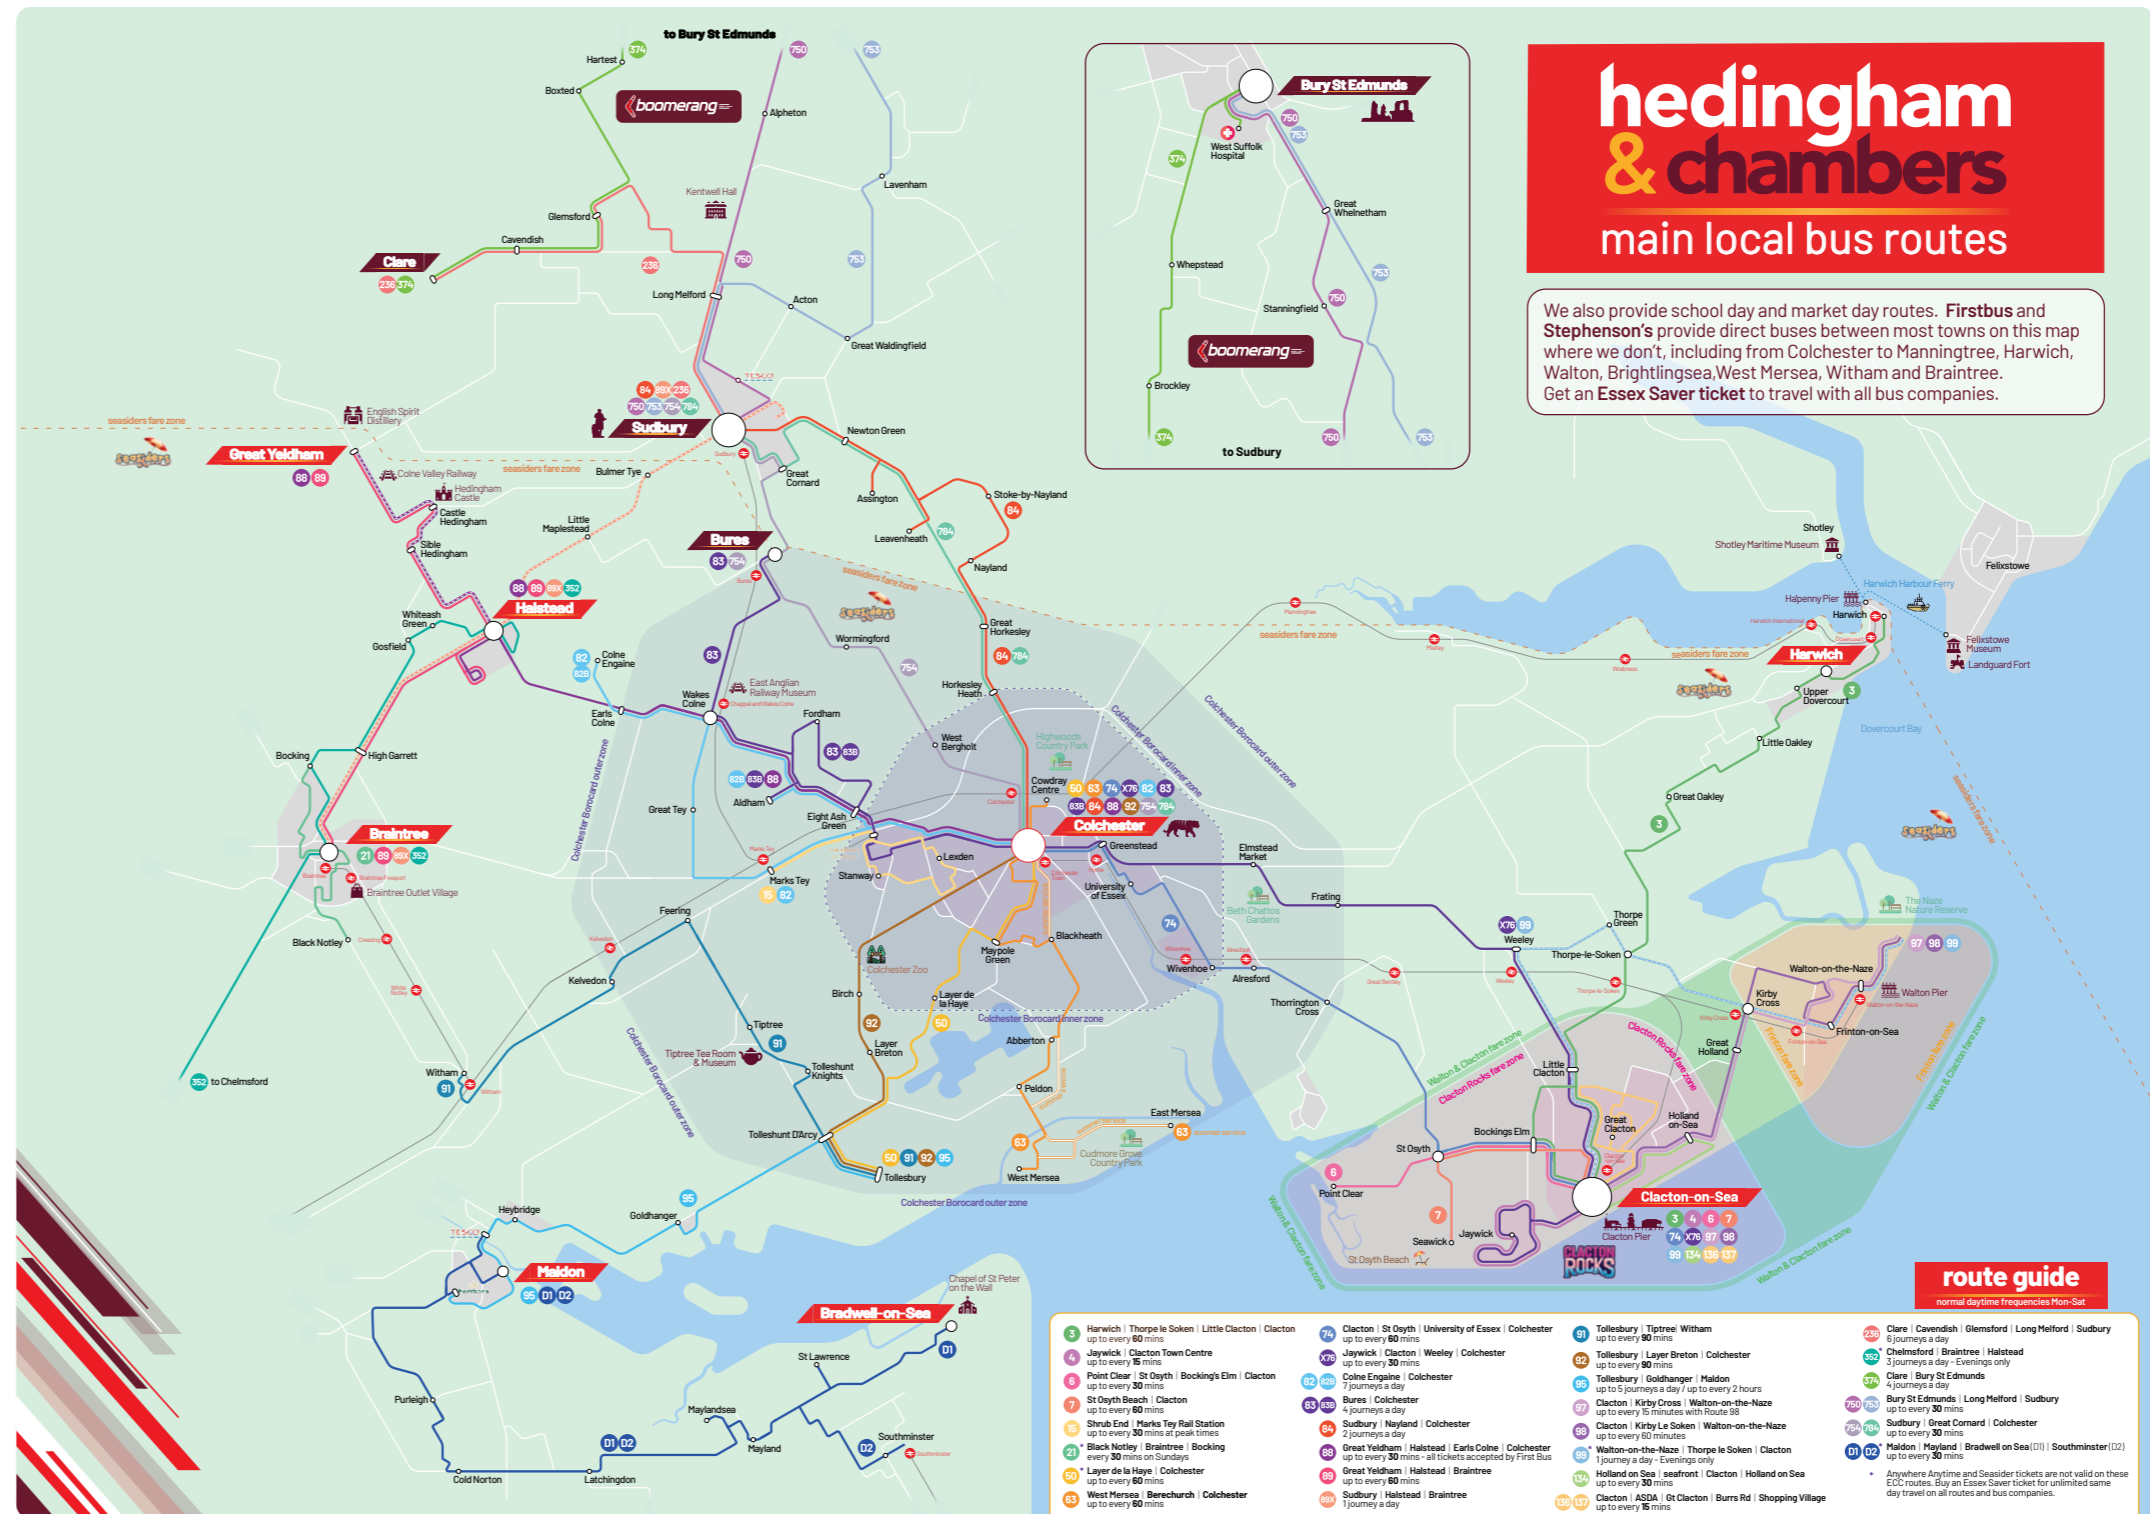

J - Runs from Jackson Road (not Pier Avenue).

More buses between Clacton and Colchester

Route 76 & X76 operates between Clacton and Colchester via Weeley up to every 30 minutes on Mondays to Saturdays.

ECC - Operated by First Essex under contract to Essex County Council.

Pay contactless where possible

Remember to sanitise your hands before and after you travel

Thank you for wearing a face covering when travelling on our buses

Continue to keep your distance whilst queuing, getting on, and off the bus

#KeepingEveryoneSafe

Sundays and bank holidays					
Route					
Clacton, Pier Avenue [D]	0955	1120	1310	1520	1705
Coppins Green	1001	1126	1316	1526	1711
St Osyth, Red Lion	1009	1134	1324	1534	1719
Thorrington, Cross	1018	1143	1333	1543	1728
Wivenhoe, The Flag	1026	1151	1341	1551	1736
Essex University, South Courts	1032	1157	1347	1557	1742
Greenstead Road, Tesco	1038	1203	1353	1603	1748
Colchester, Stanwell Street [Bb]	1046	1211	1401	1611	1756

Sundays and bank holidays						
Route						
Colchester, Stanwell Street [Bb]	0900	1055	1220	1450	1620	1805
Greenstead Road, Tesco	0908	1103	1228	1458	1628	1816
Essex University, South Courts	0914	1109	1234	1504	1634	1819
Wivenhoe, The Flag	0920	1115	1240	1510	1640	1825
Thorrington, Cross	0928	1123	1248	1518	1648	1833
St Osyth, Red Lion	0937	1132	1257	1527	1657	1842
Coppins Green	0945	1140	1305	1535	1705	1850
Clacton, Pier Avenue [A]	0951	1146	1311	1541	1711	1856