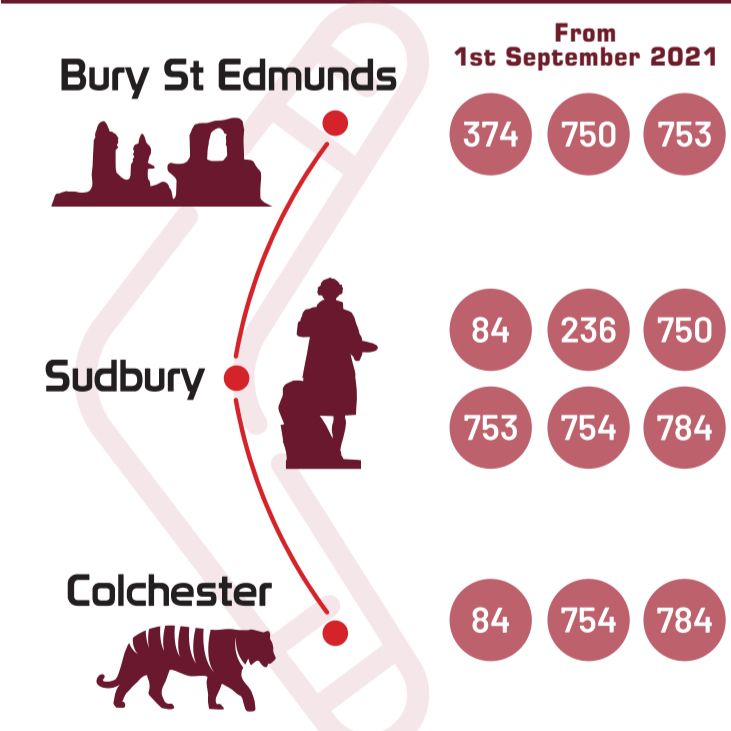

Code
Sch Schooldays Only
Hol Runs on Mondays to Fridays during school holidays
Th Runs on Thursdays only
NS Not Saturdays
* Route 784 stops on the Northern Approach Road for Colchester Hospital

Unit 6-7 Stephenson Road,
Clacton on Sea, Essex, CO15 4XA

services@hedinghamchambers.co.uk
or just something you'd like us to know...

to find out what's going on...
@chambersbus
03301 020801

hedinghamandchambers.co.uk

for all our times & fares...

getting in touch with us

£8.50* any day
£35* per week
£99* per month

Travel anywhere
Discounts for under 20's
inc. only £1.20* Saturday single fare
*prices correct at time of print
**Taking you there...
...bringing you back
up to every 30 mins**

Free Wi-Fi (on most buses)

www.hedinghamandchambers.co.uk/boomerang