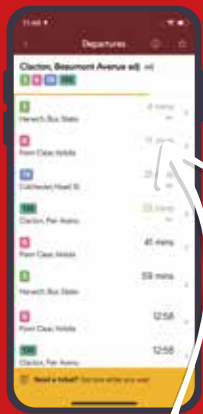

# Track your bus

Open the app on your phone and navigate to timetables.

Click the route you need.

Click on your bus stop name and you will see when the next bus is due.

Click on the time.

See where your bus is on the map.

## Don't Forget

To always check our service updates before you leave the house or head back home.

Scan to download the app

# Your pocket-sized travel planner