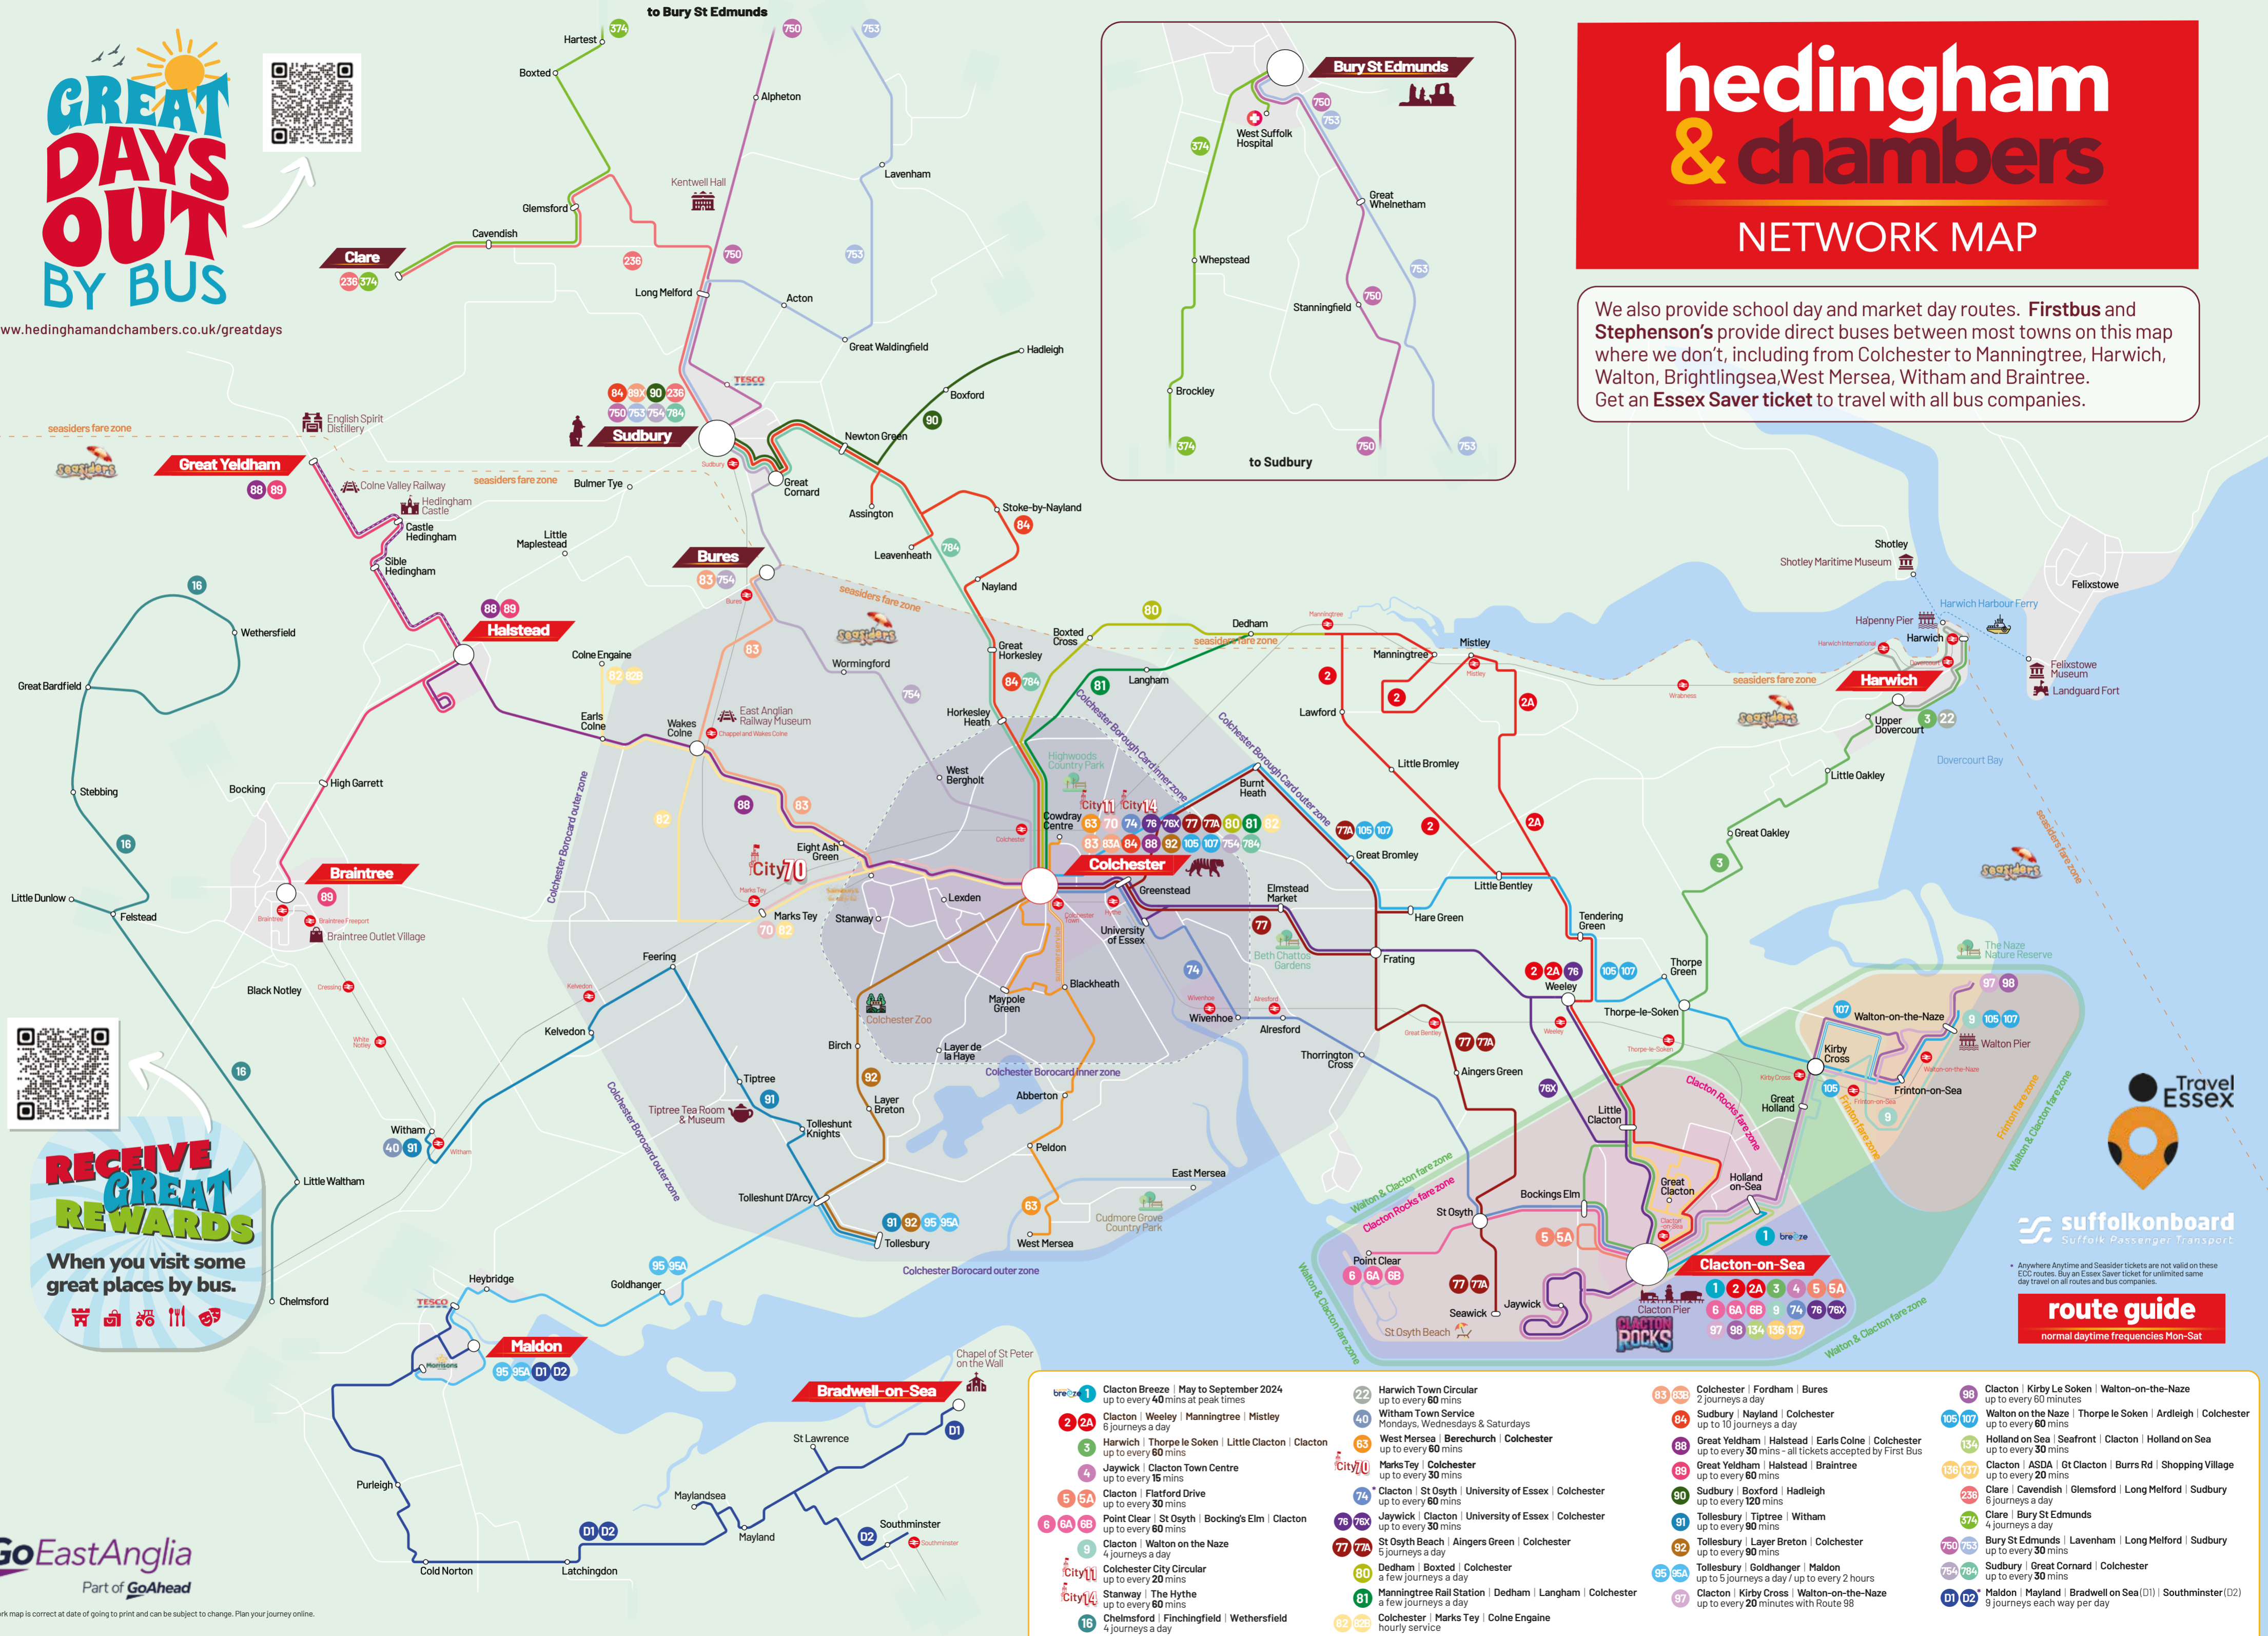

GREAT DAYS OUT BY BUS

www.hedinghamandchambers.co.uk/greatdays

hedingham & chambers

NETWORK MAP

We also provide school day and market day routes. **Firstbus** and **Stephenson's** provide direct buses between most towns on this map where we don't, including from Colchester to Manningtree, Harwich, Walton, Brightlingsea, West Mersea, Witham and Braintree. Get an **Essex Saver** ticket to travel with all bus companies.

RECEIVE GREAT REWARDS
When you visit some great places by bus.

route guide

normal daytime frequencies Mon-Sat

- **1** Clacton Breeze | May to September 2024 up to every 40 mins at peak times
- **2 2A** Clacton | Weeley | Manningtree | Mistley 6 journeys a day
- **3** Harwich | Thorpe le Soken | Little Clacton | Clacton up to every 60 mins
- **4** Jaywick | Clacton Town Centre up to every 15 mins
- **5 5A** Clacton | Flatford Drive up to every 30 mins
- **6 6A 6B** Point Clear | St Osyth | Bocking's Elm | Clacton up to every 60 mins
- **9** Clacton | Walton on the Naze 4 journeys a day
- **11 14** Colchester City Circular up to every 20 mins
- **16** Stanway | The Hythe up to every 60 mins
- **16** Chelmsford | Finchingfield | Wethersfield 4 journeys a day
- **22** Harwich Town Circular up to every 60 mins
- **40** Witham Town Service Mondays, Wednesdays & Saturdays
- **63** West Mersea | Berechurch | Colchester up to every 60 mins
- **City 70** Marks Tey | Colchester up to every 30 mins
- **74** Clacton | St Osyth | University of Essex | Colchester up to every 60 mins
- **78 78X** Jaywick | Clacton | University of Essex | Colchester up to every 30 mins
- **77 77A** St Osyth Beach | Aingers Green | Colchester 5 journeys a day
- **80** Dedham | Boxted | Colchester a few journeys a day
- **81** Manningtree Rail Station | Dedham | Langham | Colchester a few journeys a day
- **82 82B** Colchester | Marks Tey | Colne Engaine hourly service
- **83 83B** Colchester | Fordham | Bures 2 journeys a day
- **84** Sudbury | Nayland | Colchester up to 10 journeys a day
- **88** Great Yeldham | Halstead | Earls Colne | Colchester up to every 30 mins - all tickets accepted by First Bus
- **89** Great Yeldham | Halstead | Braintree up to every 60 mins
- **90** Sudbury | Boxford | Hadleigh up to every 120 mins
- **91** Tollesbury | Layer Breton | Witham up to every 90 mins
- **92** Tollesbury | Layer Breton | Colchester up to every 90 mins
- **95 95A** Tollesbury | Goldhanger | Maldon up to 5 journeys a day / up to every 2 hours
- **97 98** Clacton | Kirby Le Soken | Walton-on-the-Naze up to every 60 minutes
- **105 107** Walton on the Naze | Thorpe le Soken | Ardleigh | Colchester up to every 60 mins
- **134** Holland on Sea | Seaford | Clacton | Holland on Sea up to every 30 mins
- **136 137** Clacton | ASDA | Gt Clacton | Burrs Rd | Shopping Village up to every 20 mins
- **236** Clare | Cavendish | Glemsford | Long Melford | Sudbury 6 journeys a day
- **374** Clare | Bury St Edmunds 4 journeys a day
- **750 753** Bury St Edmunds | Lavenham | Long Melford | Sudbury up to every 30 mins
- **754 784** Sudbury | Great Cornard | Colchester up to every 30 mins
- **D1 D2** Maldon | Mayland | Bradwell on Sea (D1) | Southminster (D2) 9 journeys each way per day