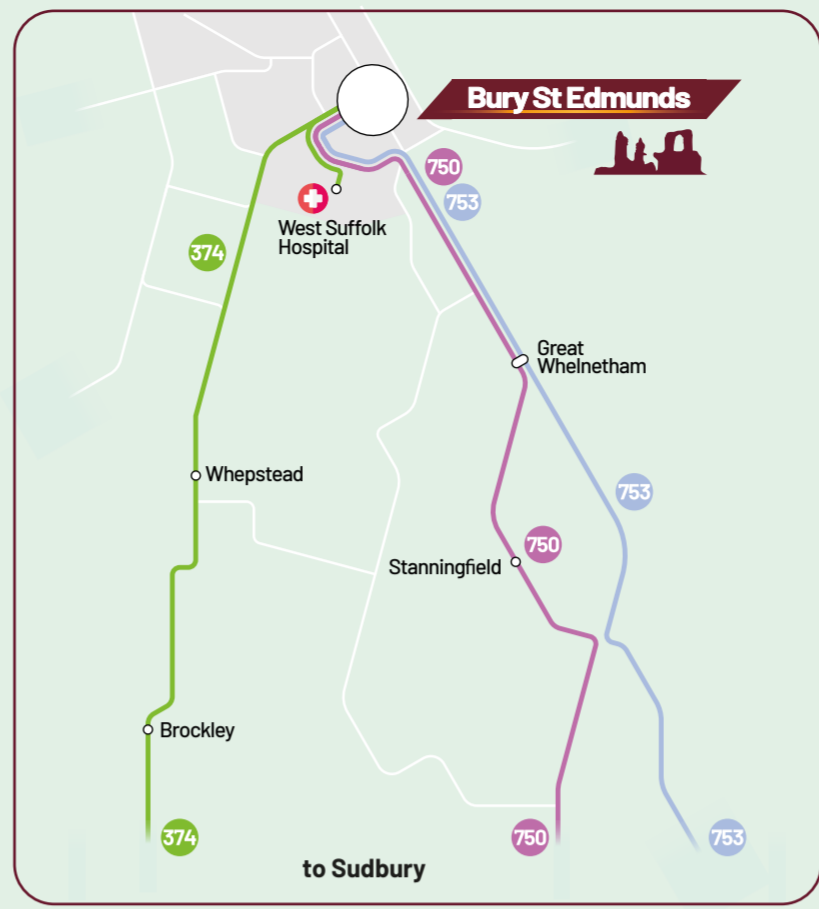

GREAT DAYS OUT BY BUS

www.hedinghamandchambers.co.uk/greatdays

hedingham & chambers

NETWORK MAP

We also provide school day and market day routes. **Firstbus** and **Stephenson's** provide direct buses between most towns on this map where we don't, including from Colchester to Manningtree, Harwich, Walton, Brightlingsea, West Mersea, Witham and Braintree. Get an **Essex Saver** ticket to travel with all bus companies.

RECEIVE GREAT REWARDS
When you visit some great places by bus.

route guide

normal daytime frequencies Mon-Sat

- **1** Clacton Breeze | May to September 2024 up to every 40 mins at peak times
- **2 2A** Clacton | Weeley | Manningtree | Mistley 6 journeys a day
- **3** Harwich | Thorpe le Soken | Little Clacton | Clacton up to every 60 mins
- **4** Jaywick | Clacton Town Centre up to every 15 mins
- **5 5A** Clacton | Flatford Drive up to every 30 mins
- **6 6A 6B** Point Clear | St Osyth | Bocking's Elm | Clacton up to every 60 mins
- **9** Clacton | Walton on the Naze 4 journeys a day
- **11 14** Colchester City Circular up to every 20 mins
- **16** Stanway | The Hythe up to every 60 mins
- **16** Chelmsford | Finchingfield | Wethersfield 4 journeys a day
- **22** Harwich Town Circular up to every 60 mins
- **40** Witham Town Service Mondays, Wednesdays & Saturdays
- **63** West Mersea | Berechurch | Colchester up to every 60 mins
- **City 70** Marks Tey | Colchester up to every 30 mins
- **74** Clacton | St Osyth | University of Essex | Colchester up to every 60 mins
- **78 78X** Jaywick | Clacton | University of Essex | Colchester up to every 30 mins
- **77 77A** St Osyth Beach | Aingers Green | Colchester 5 journeys a day
- **80** Dedham | Boxted | Colchester a few journeys a day
- **81** Manningtree Rail Station | Dedham | Langham | Colchester a few journeys a day
- **82 82B** Colchester | Marks Tey | Colne Engaine hourly service
- **83 83B** Colchester | Fordham | Bures 2 journeys a day
- **84** Sudbury | Nayland | Colchester up to 10 journeys a day
- **88** Great Yeldham | Halstead | Earls Colne | Colchester up to every 30 mins - all tickets accepted by First Bus
- **89** Great Yeldham | Halstead | Braintree up to every 60 mins
- **90** Sudbury | Boxford | Hadleigh up to every 120 mins
- **91** Tollesbury | Layer Breton | Witham up to every 90 mins
- **92** Tollesbury | Layer Breton | Colchester up to every 90 mins
- **95 95A** Tollesbury | Goldhanger | Maldon up to 5 journeys a day / up to every 2 hours
- **97 98** Clacton | Kirby Le Soken | Walton-on-the-Naze up to every 60 minutes
- **105 107** Walton on the Naze | Thorpe le Soken | Ardleigh | Colchester up to every 60 mins
- **134** Holland on Sea | Seaford | Clacton | Holland on Sea up to every 30 mins
- **136 137** Clacton | ASDA | Gt Clacton | Burrs Rd | Shopping Village up to every 20 mins
- **236** Clare | Cavendish | Glemsford | Long Melford | Sudbury 6 journeys a day
- **374** Clare | Bury St Edmunds 4 journeys a day
- **750 753** Bury St Edmunds | Lavenham | Long Melford | Sudbury up to every 30 mins
- **754 784** Sudbury | Great Cornard | Colchester up to every 30 mins
- **D1 D2** Maldon | Mayland | Bradwell on Sea (D1) | Southminster (D2) 9 journeys each way per day