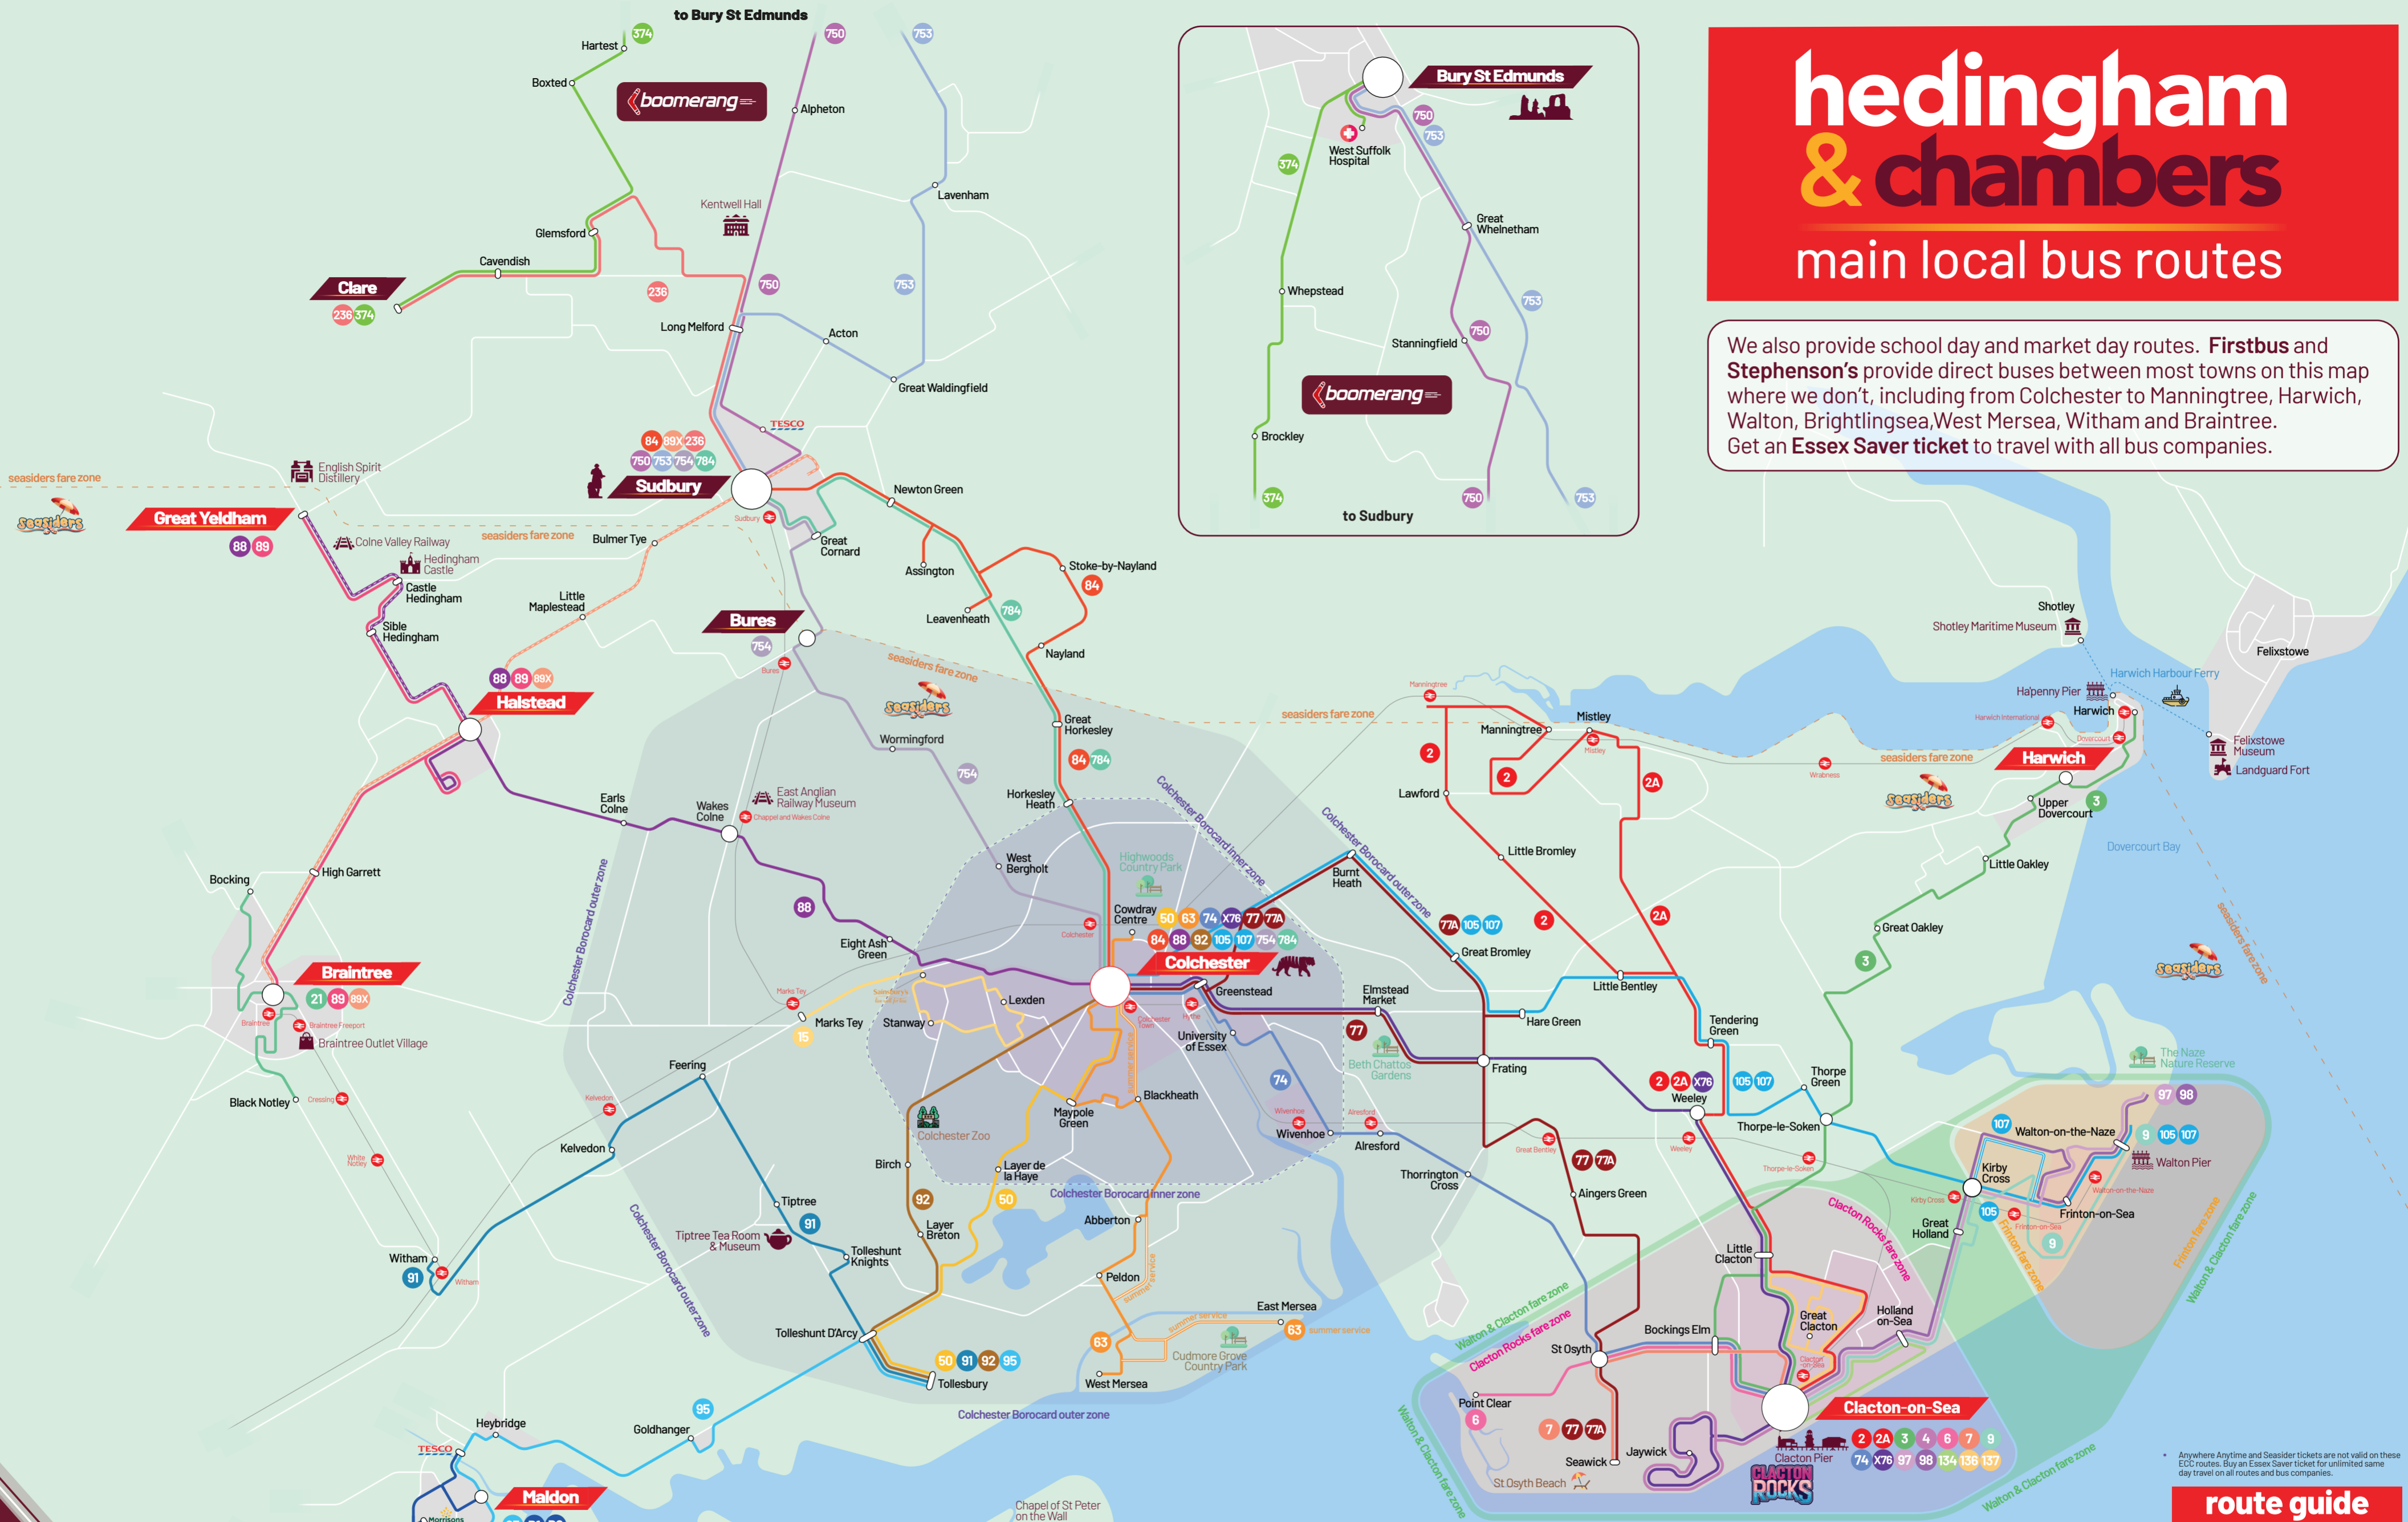

hedingham & chambers

main local bus routes

We also provide school day and market day routes. **Firstbus** and **Stephenson's** provide direct buses between most towns on this map where we don't, including from Colchester to Manningtree, Harwich, Walton, Brightlingsea, West Mersea, Witham and Braintree. Get an **Essex Saver** ticket to travel with all bus companies.

route guide

normal daytime frequencies Mon-Sat

- **2 2A** Clacton | Weeley | Manningtree | Mistley
  6 journeys a day
- **3** Harwich | Thorpe le Soken | Little Clacton | Clacton
  up to every 60 mins
- **4** Jaywick | Clacton Town Centre
  up to every 15 mins
- **6** Point Clear | St Osyth | Bocking's Elm | Clacton
  up to every 30 mins
- **7** St Osyth Beach | Clacton
  up to every 60 mins
- **9** Clacton | Walton on the Naze
  4 journeys a day
- **15** Shrub End | Marks Tey Rail Station
  up to every 30 mins at peak times
- **21** Black Notley | Braintree | Bocking
  every 30 mins on Sundays
- **50** Layer de la Haye | Colchester
  up to every 60 mins
- **63** West Mersea | Berechurch | Colchester
  up to every 60 mins
- **74** Clacton | St Osyth | University of Essex | Colchester
  up to every 60 mins
- **X76** Jaywick | Clacton | Weeley | Colchester
  up to every 30 mins
- **77 77A** St Osyth Beach | Aingers Green | Colchester
  5 journeys a day
- **83 83B** Sudbury | Colchester
  4 journeys a day
- **84** Sudbury | Nayland | Colchester
  2 journeys a day
- **88** Great Yeldham | Halstead | Earls Colne | Colchester
  up to every 30 mins - all tickets accepted by Firstbus
- **89** Great Yeldham | Halstead | Braintree
  up to every 60 mins
- **88X** Sudbury | Halstead | Braintree
  1 journey a day
- **91** Tollesbury | Tiptree | Witham
  up to every 90 mins
- **92** Tollesbury | Layer Breton | Colchester
  up to every 90 mins
- **95** Tollesbury | Goldhanger | Maldon
  up to 5 journeys a day / up to every 2 hours
  up to every 15 minutes with Route 98
- **97** Clacton | Kirby Cross | Walton-on-the-Naze
  up to every 60 minutes
- **98** Clacton | Kirby Le Soken | Walton-on-the-Naze
  up to every 60 minutes
- **99** Walton-on-the-Naze | Thorpe le Soken | Clacton
  1 journey a day - Evenings only
- **105 107** Walton on the Naze | Thorpe le Soken | Ardleigh | Colchester
  up to every 60 mins
- **134** Holland on Sea | seafront | Clacton | Holland on Sea
  up to every 30 mins
- **136 137** Clacton | ASDA | St Clacton | Burrs Rd | Shopping Village
  up to every 15 mins
- **236** Clare | Cavendish | Glemsford | Long Melford | Sudbury
  6 journeys a day
- **374** Clare | Bury St Edmunds
  4 journeys a day
- **750 753** Bury St Edmunds | Long Melford | Sudbury
  up to every 30 mins
- **754 784** Sudbury | Great Cornard | Colchester
  up to every 30 mins
- **D1 D2** Maldon | Mayland | Bradwell on Sea (D1) | Southminster (D2)
  up to every 30 mins