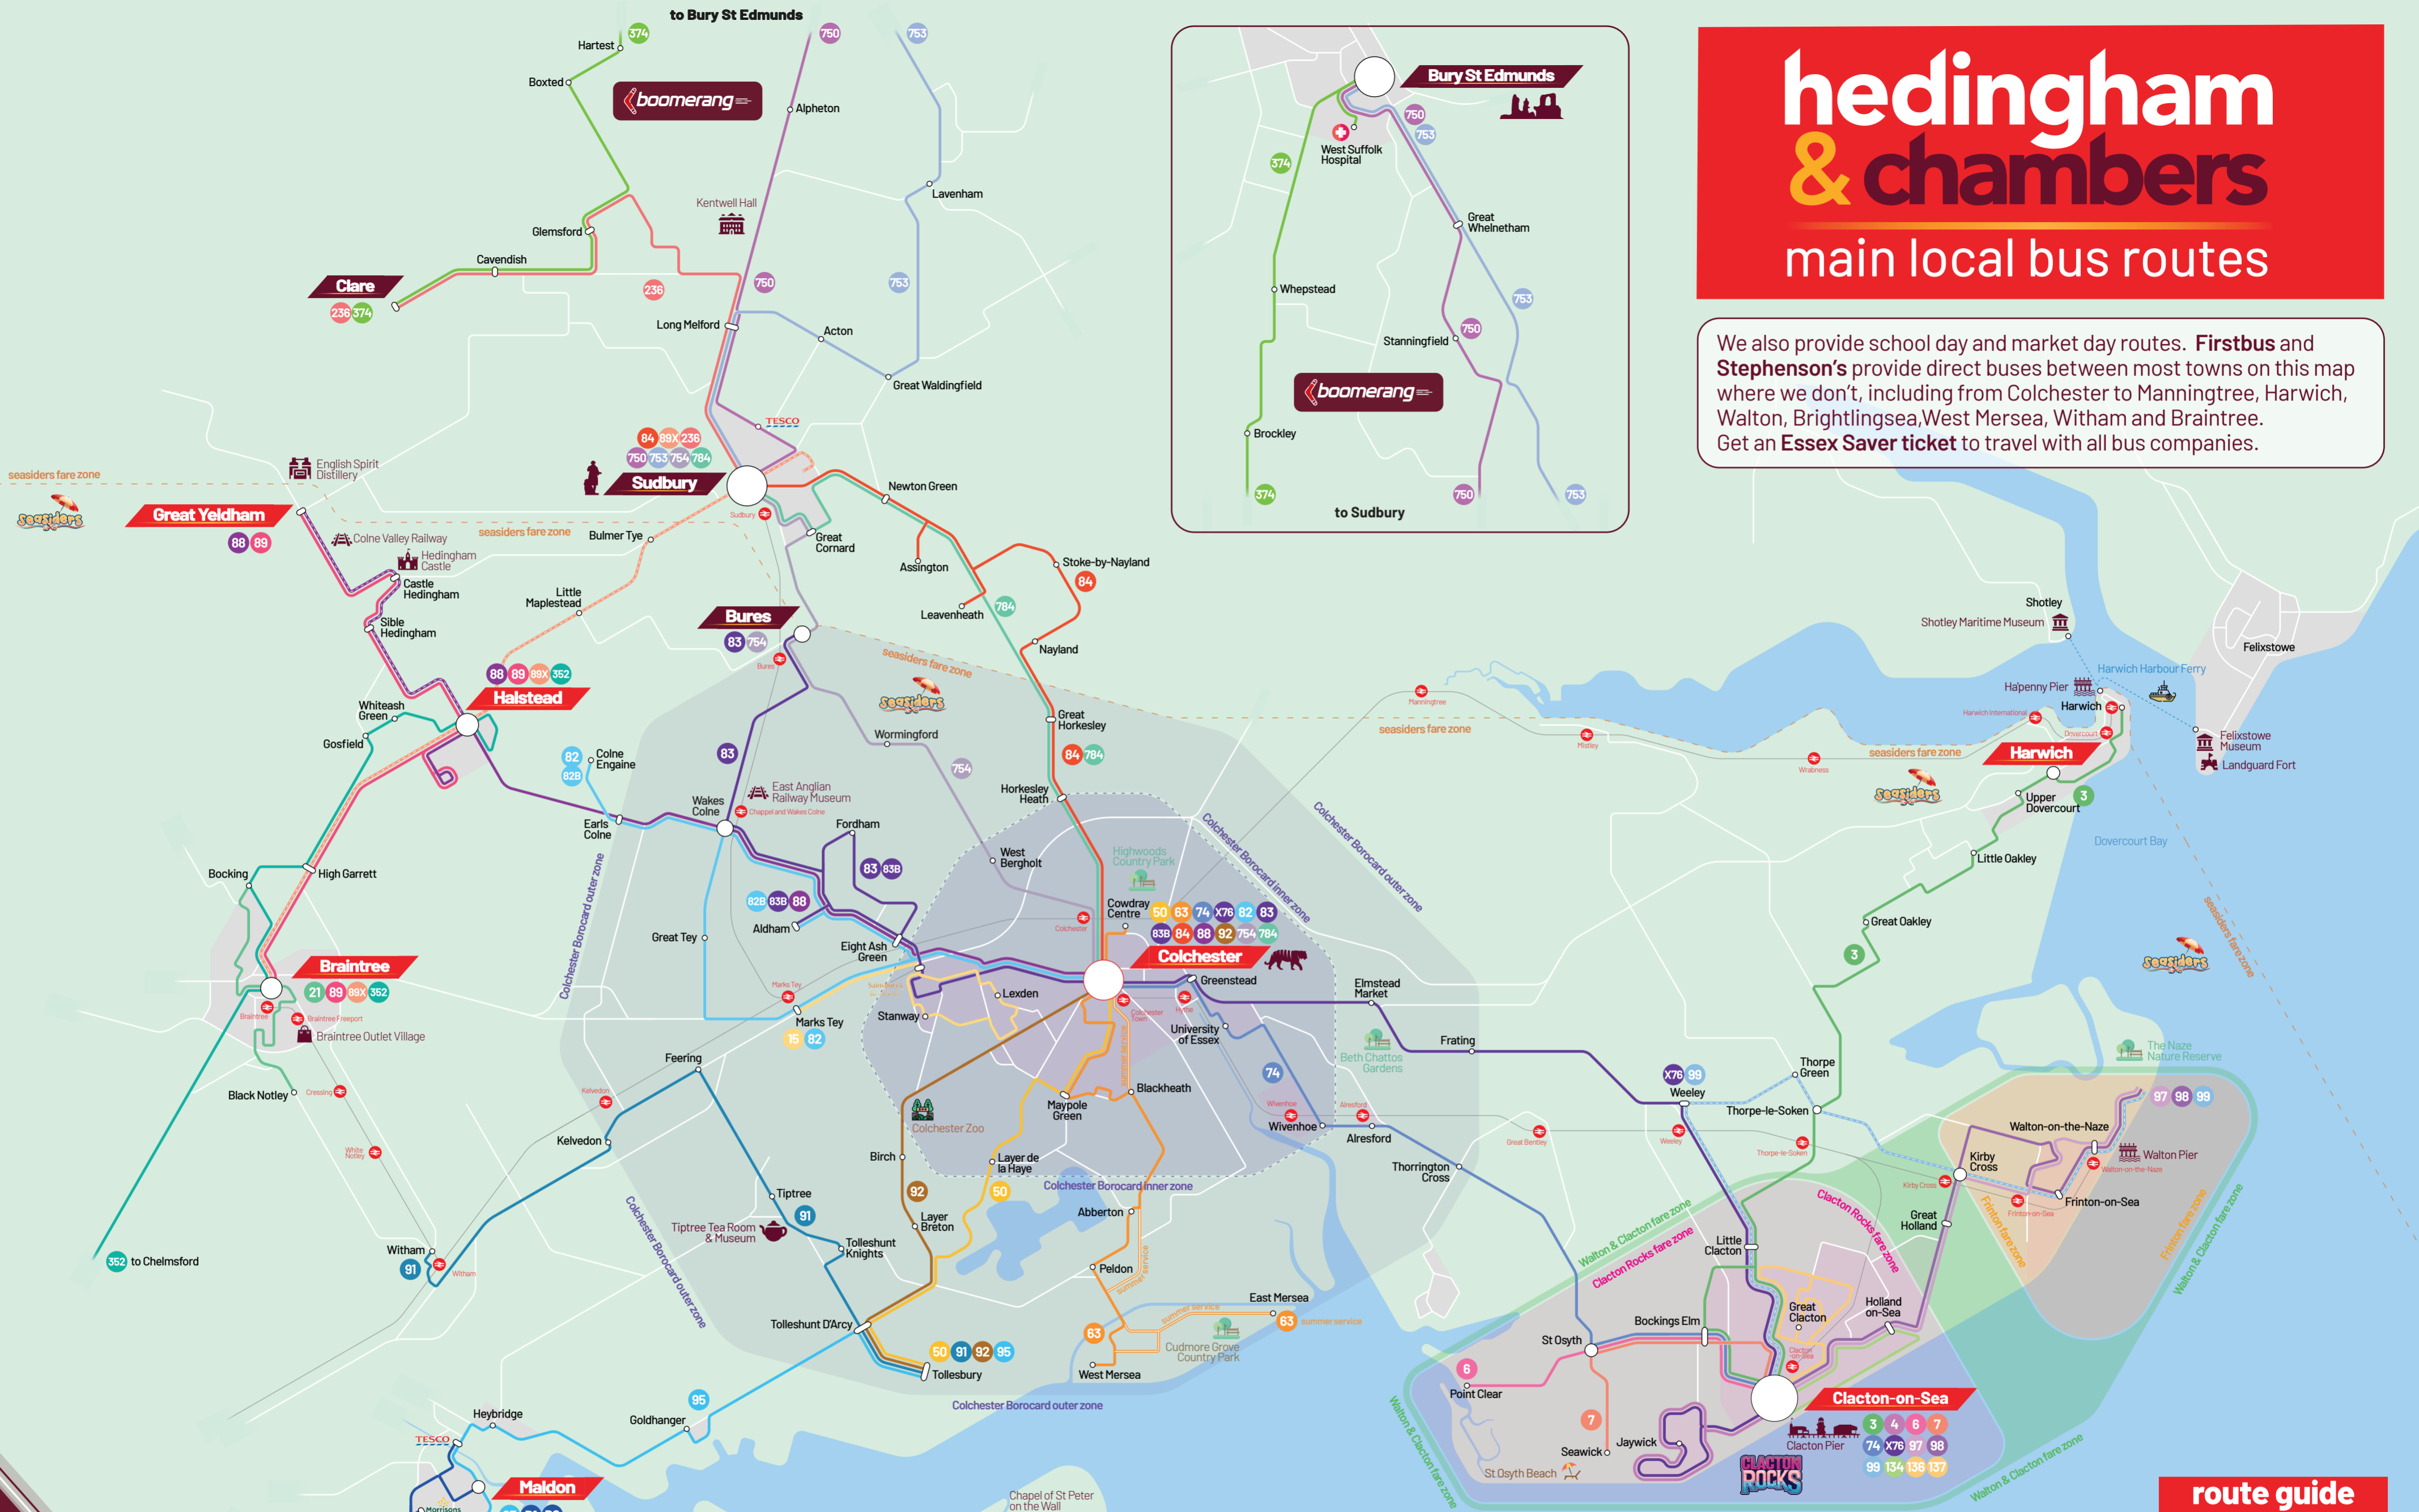

## main local bus routes

We also provide school day and market day routes. **Firstbus** and **Stephenson's** provide direct buses between most towns on this map where we don't, including from Colchester to Manningtree, Harwich, Walton, Brightlingsea, West Mersea, Witham and Braintree. Get an **Essex Saver** ticket to travel with all bus companies.